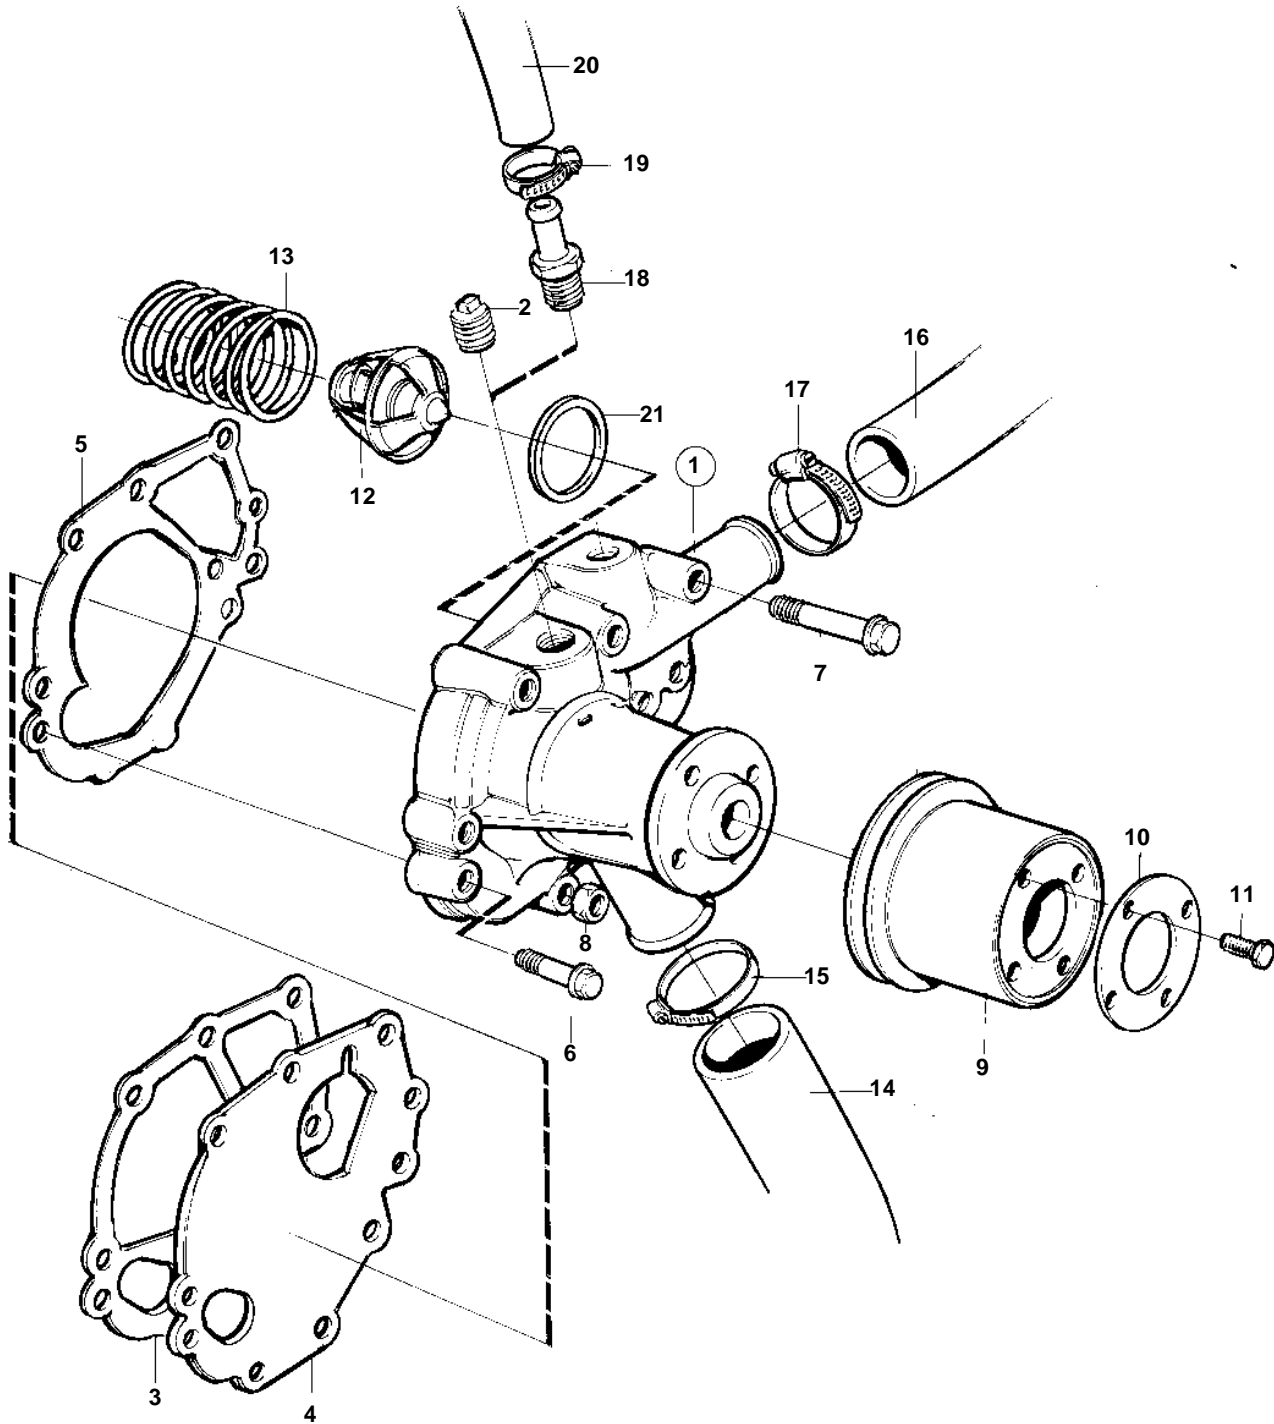

MD2030B

16149

MD2030B

REF	PART NO.	QTY	DESCRIPTION	NOTES
1	3580363	1	Water pump	
2	968145	3	· Plug	3/8NPTF
3	3580367	1	Gasket	
4	3580368	1	Plate	
5	3580369	1	Gasket	
6	3580258	4	Screw	
7	3580054	1	Screw	
8	945407	1	Flange nut	
9	3580011	1	Pulley	
10	3580012	1	Flange	
11	3580013	4	Screw	
12	3580365	1	Thermostat	
13	3580366	1	Spring	
14	3580330	1	Hose	Heat exchanger-water pump.
15	853548	1	Hose clamp	
16	3580329	1	Hose	Heat exchanger-water pump.
17	853548	1	Hose clamp	
18	976040	1	Nipple	Hot water outlet.
19	961665	1	Hose clamp	
20	952969	X	Rubber hose	
21	3580453	1	Gasket	